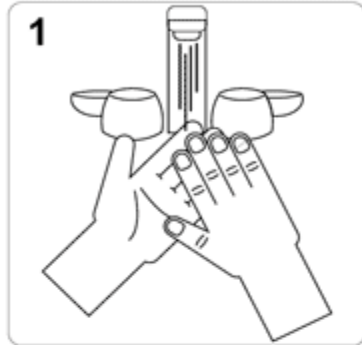

WASH YOUR HANDS

WET HANDS

APPLY SOAP

WASH FOR 20 SECONDS

RINSE

DRY

*Thank
You!*